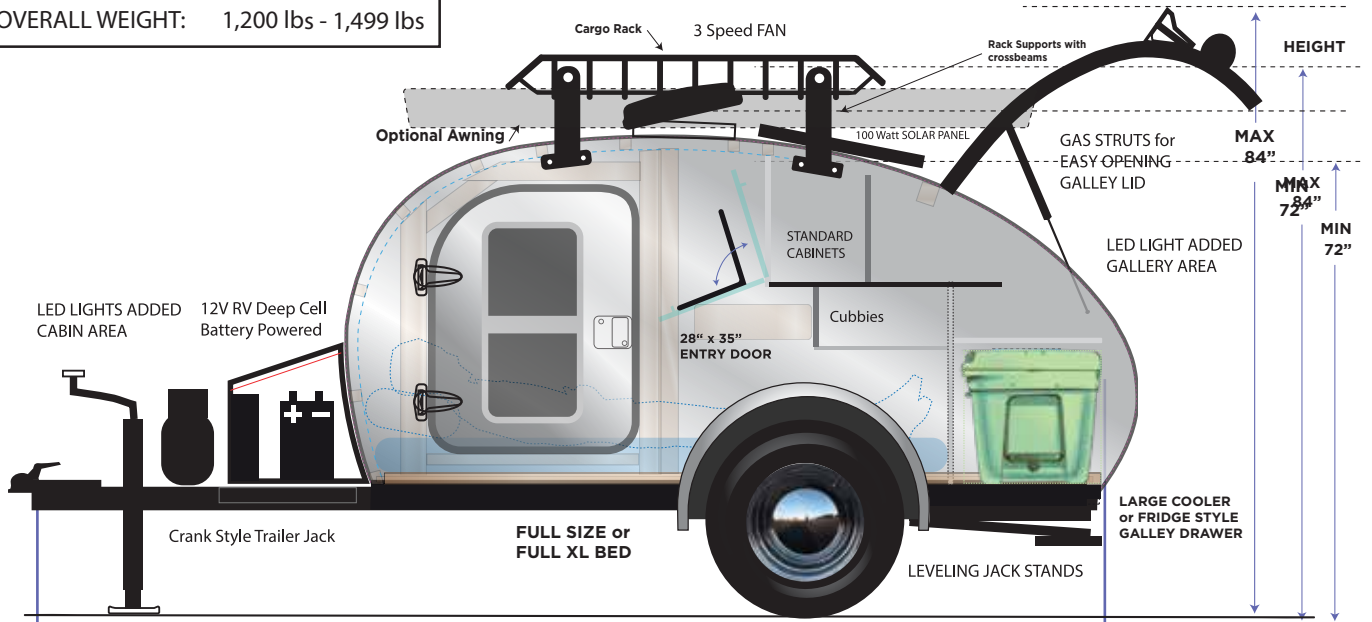

The Whisper 2

GLAMPING EDITION

OFFICIAL SPEC SHEET

TYPICAL SPECIFICATIONS COMMON TO ALL TRAILERS WE BUILD*

OVERALL LENGTH:	13 FT (156")
OVERALL WIDTH:	6 FT (74")
MIN HEIGHT:	72"
MAX HEIGHT:	84"
OVERALL WEIGHT:	1,200 lbs - 1,499 lbs