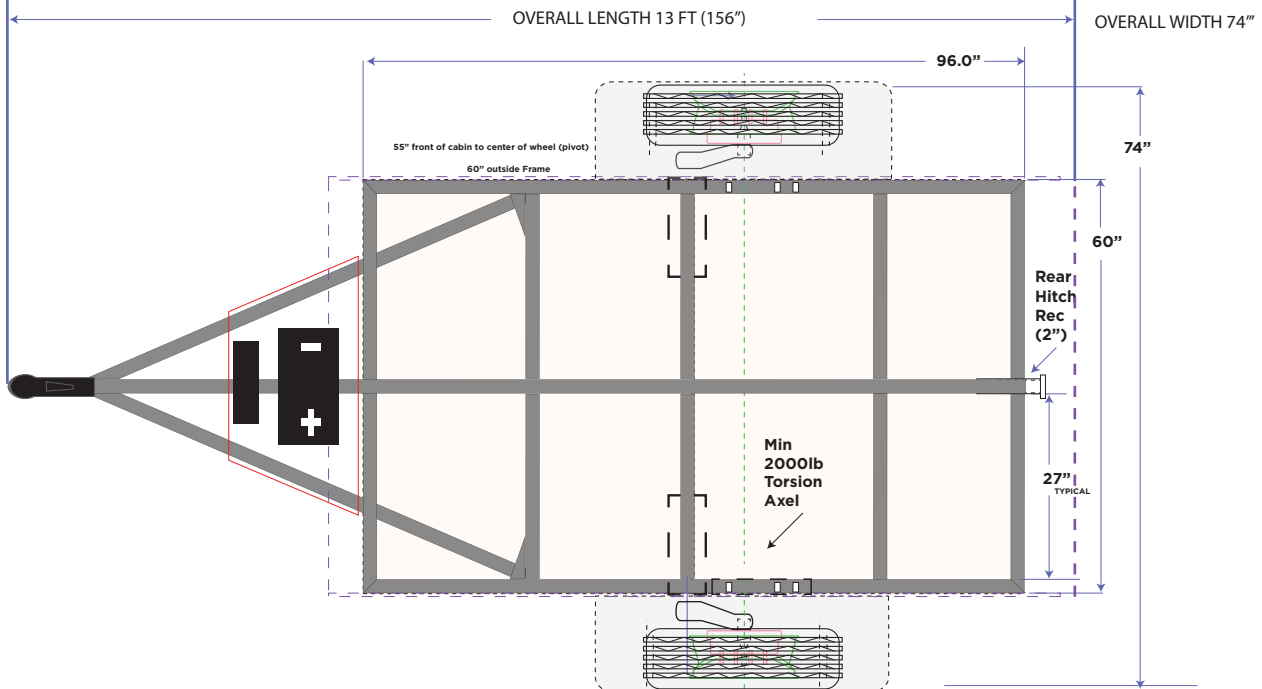

The Whisper 2

GLAMPING EDITION

OFFICIAL SPEC SHEET

TYPICAL SPECIFICATIONS COMMON TO ALL TRAILERS WE BUILD*

OVERALL LENGTH:	13 FT (156")
OVERALL WIDTH:	6 FT (74")
MIN HEIGHT:	72"
MAX HEIGHT:	84"
OVERALL WEIGHT:	1,200 lbs - 1,499 lbs